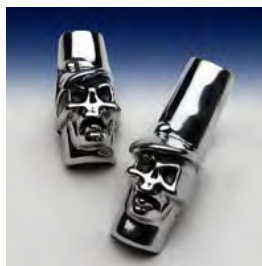

Polished Vertical Oil Cooler

Mounts to all Harley Front Frames Down Tubes, right or left side. Height 7"
Width 2 3/4" Depth 1 1/4"

Part # 1004

Polished Horizontal Oil Cooler

Mounts to Harley's with mounting holes on front of bike. Height 2 3/4"
Width 7 1/2" Depth 1 3/8"

Part # 8888

3-D Skull Pushrod Clips

Polished aluminum pushrod clips. Easily installed onto upper pushrod tube. Fits Shovelheads, Evolution Big Twins, Panheads, Iron Sportsters, and Evolution Sportsters. See part number below for ordering information. **Sold as each.** Also available in Black Matte Powder Coating.